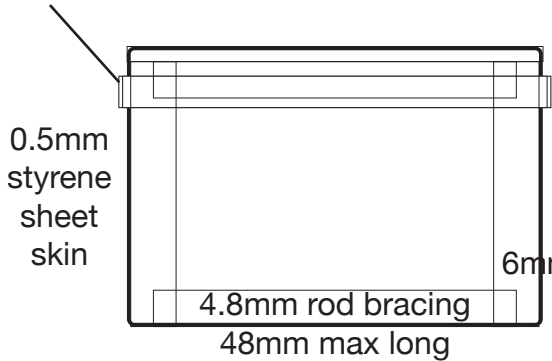

4mm strip band  
double layer at front=handle  
pin hinges

2mm top deck lid

37mm total height  
front posts 35mm  
rear 17mm max

6mm tube/rod posts